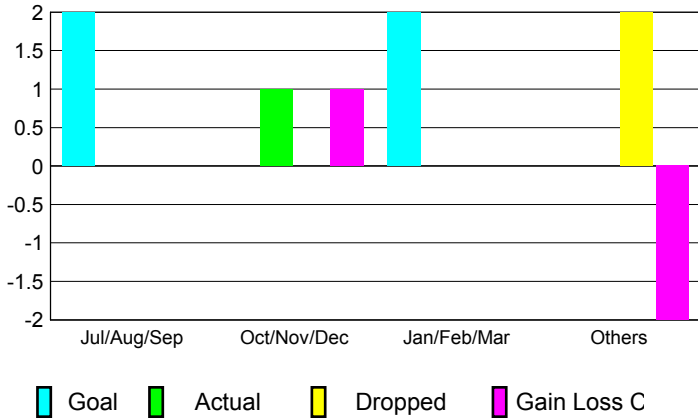

GMT: **JERRY SMITH**

Location: **PENNSYLVANIA**

GMT CA: **1**

CLUBS

Month	New Club Goal	Actual New Clubs	Actual Dropped Clubs	Gain/Loss of Clubs
2012-2013				
Jul/Aug/Sep	2	0	0	0
Oct/Nov/Dec	0	1	0	1
Jan/Feb/Mar	2	0	0	0
Apr/May/June	0	0	2	-2
Totals	4	1	2	-1

MEMBERSHIP

Month	Net Memb Goal	Actual New Memb	Actual Dropped Memb	Gain/Loss of Memb
2012-2013				
Jul/Aug/Sep	50	8	17	-9
Oct/Nov/Dec	6	29	22	7
Jan/Feb/Mar	46	16	15	1
Apr/May/June	4	11	138	-127
Totals	106	64	192	-128

Club Results 2012-2013
Goal, New, Dropped, Gain/Loss