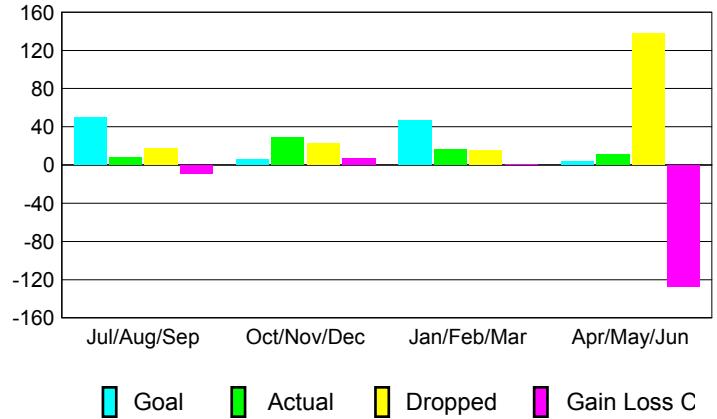

Membership Results 2012-2013
Goal, New, Dropped, Gain/Loss